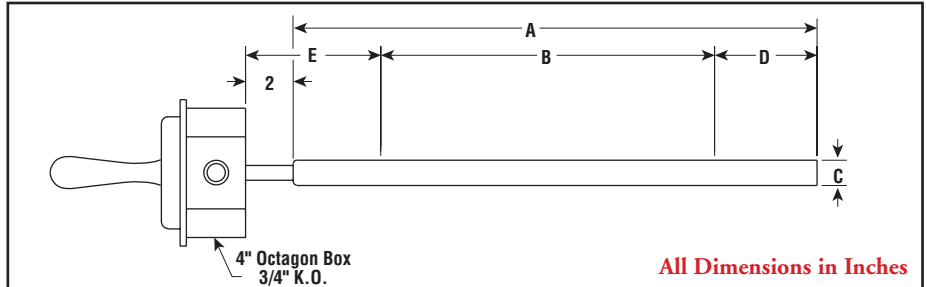

CBH Electric Stud Heater

- 1,150 - 8,000 Watts
- 120 and 240 Volt
- 18 - 60" Lengths

Dimensions

Applications

- Large Compressors
- Presses
- Turbines
- Die Blocks
- Cylinders
- Engine Heads
- Pressure Vessels

Construction

Type CBH is constructed of rugged tubular element with a metal sleeve.

Accurate Diameter provides proper clearance into standard drill hole sizes.

Large Bolts or Studs may be expanded and tightened with a wrench providing "shrink fit tightness" when cool.